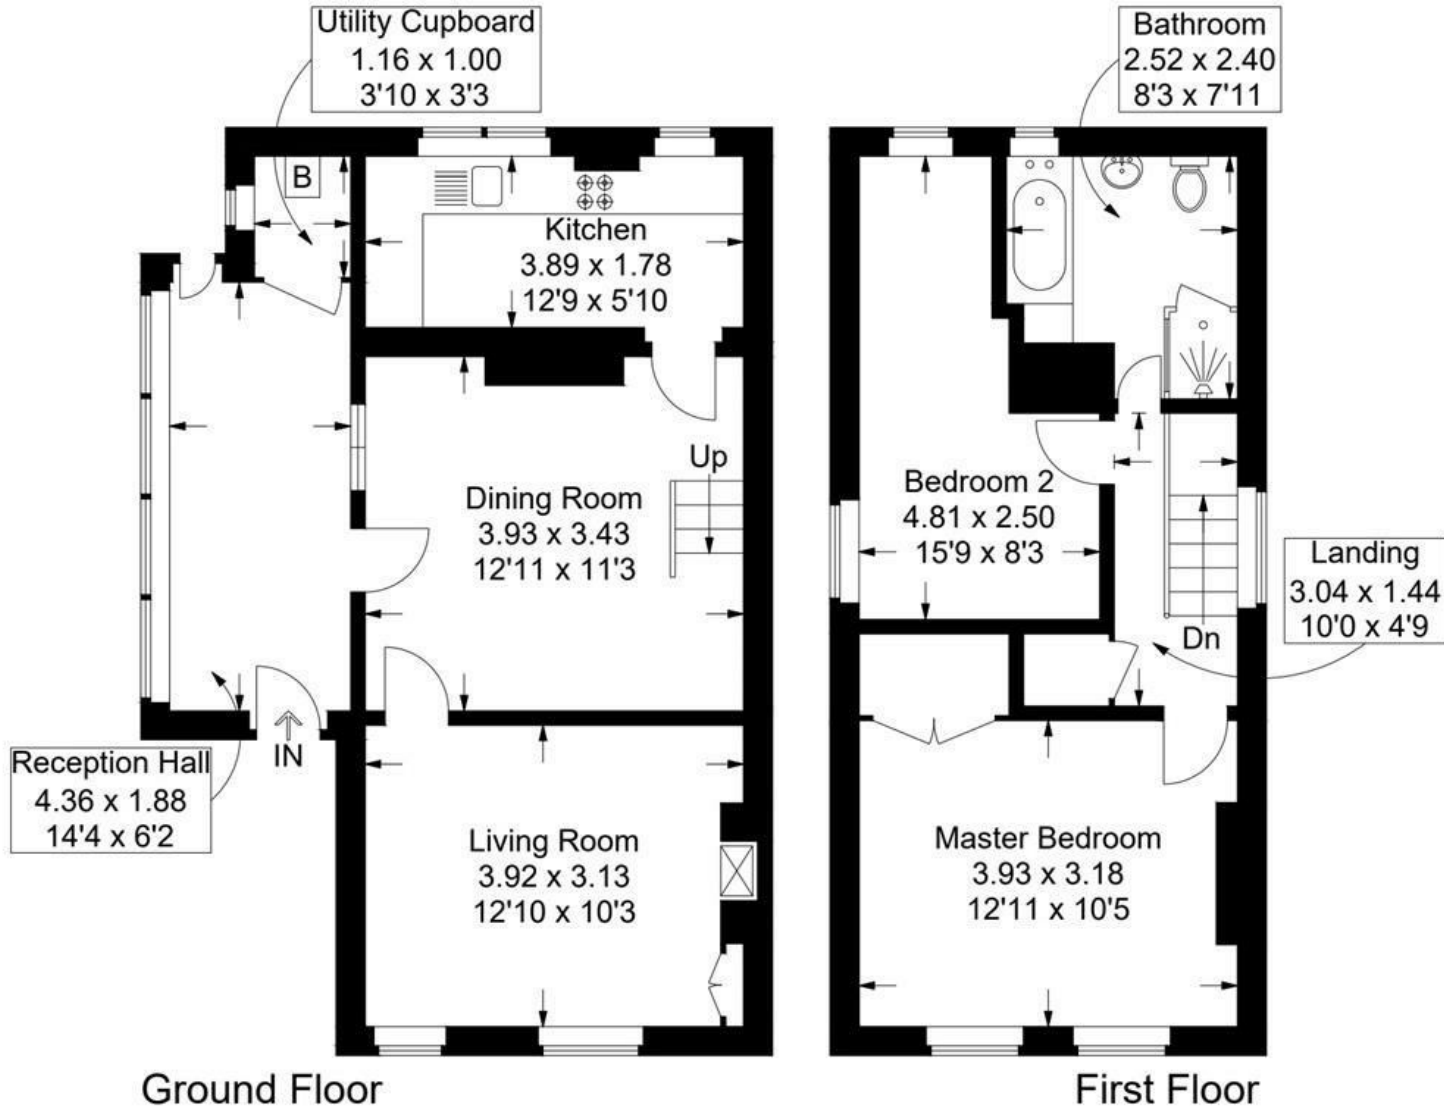

Believed to date back to the 1840s, this property retains all its period features such as wooden beams, a wood burner and flagstone floors. Internally the property offers upstairs two bedrooms and family bathroom with a four piece bathroom suite. Complemented downstairs by two reception rooms, the lounge with log burning stove is a wonderful place to retire to in the evening. The property is entered via a newly built conservatory, which houses a utility cupboard with space for a washing machine.. The downstairs is completed by the kitchen, which has granite work surfaces, integrated Neff appliances and a ceramic butler style sink, all supplied and fitted by Sylvarna Kitchens. There are wood beams throughout the downstairs, which are such a wonderful feature.

# The Retreat, North Street, Westbourne

Approximate Gross Internal Area = 81.9 sq m / 882 sq ft

This plan is for layout guidance only. Not drawn to scale unless stated. Windows and door openings are approximate. Whilst every care is taken in the preparation of this plan, please check all dimensions, shapes and compass bearings before making any decisions reliant upon them.