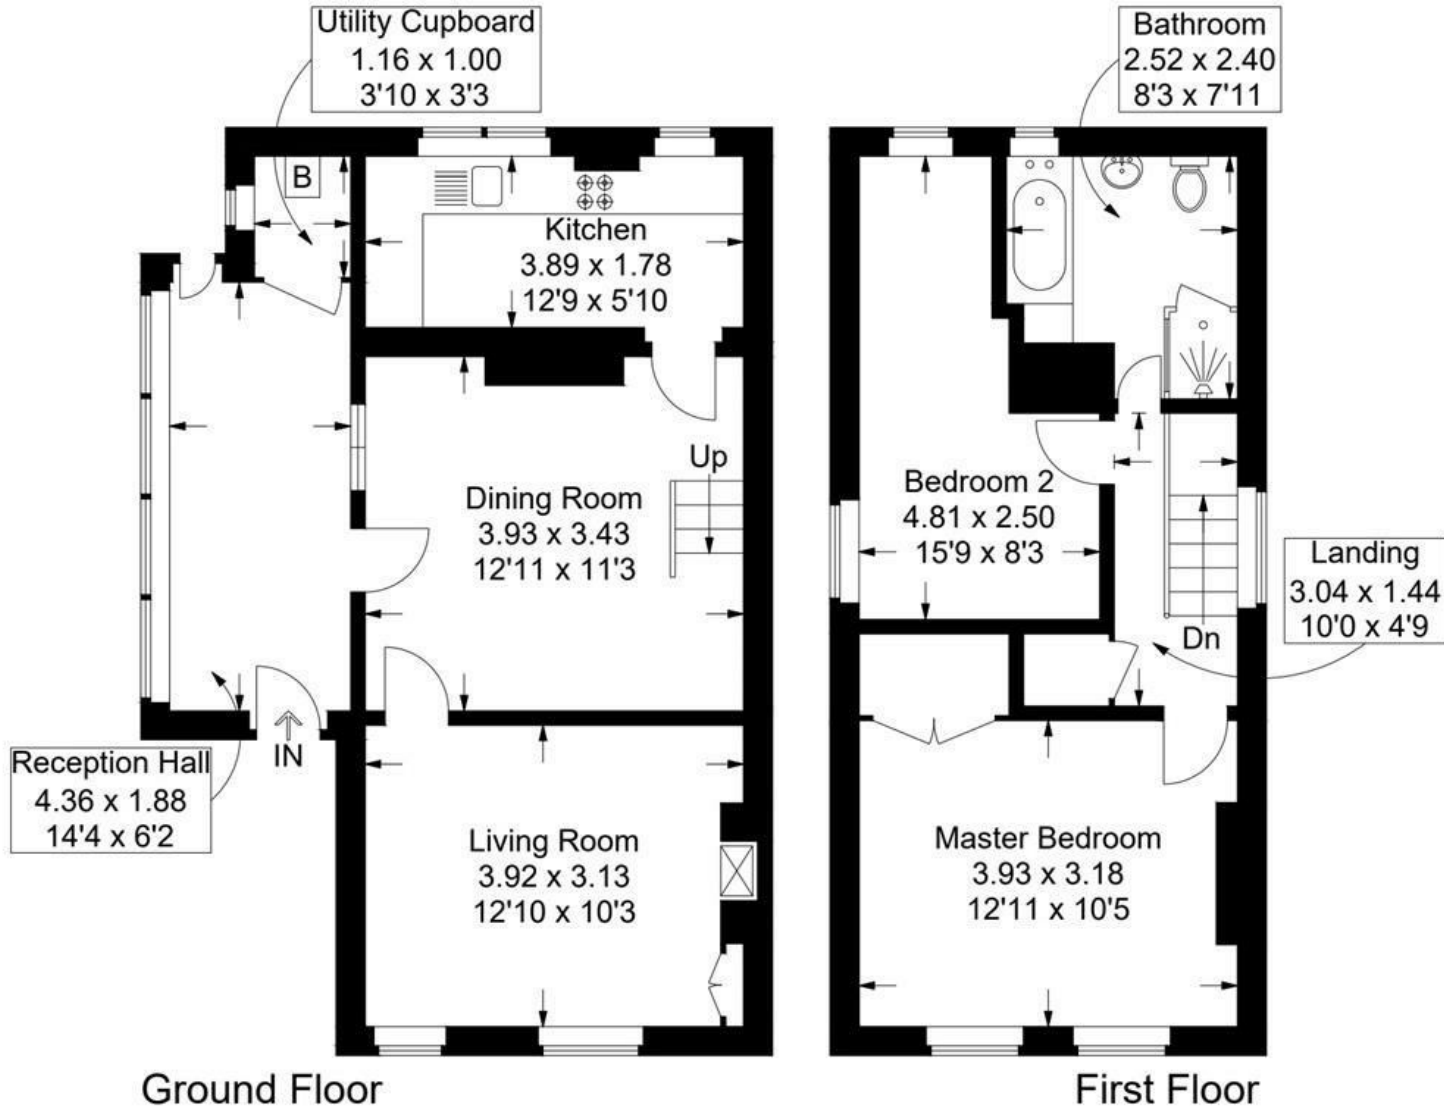

Believed to date back to the 1840s, this property retains all its period features such as wooden beams, a wood burner and flagstone floors. Internally the property offers upstairs two bedrooms and family bathroom with a four piece bathroom suite. Complemented downstairs by two reception rooms, the lounge with log burning stove is a wonderful place to retire to in the evening. The property is entered via a newly built conservatory, which houses a utility cupboard with space for a washing machine.. The downstairs is completed by the kitchen, which has granite work surfaces, integrated Neff appliances and a ceramic butler style sink, all supplied and fitted by Sylvarna Kitchens. There are wood beams throughout the downstairs, which are such a wonderful feature.

The Retreat, North Street, Westbourne

Approximate Gross Internal Area = 81.9 sq m / 882 sq ft

This plan is for layout guidance only. Not drawn to scale unless stated. Windows and door openings are approximate. Whilst every care is taken in the preparation of this plan, please check all dimensions, shapes and compass bearings before making any decisions reliant upon them.