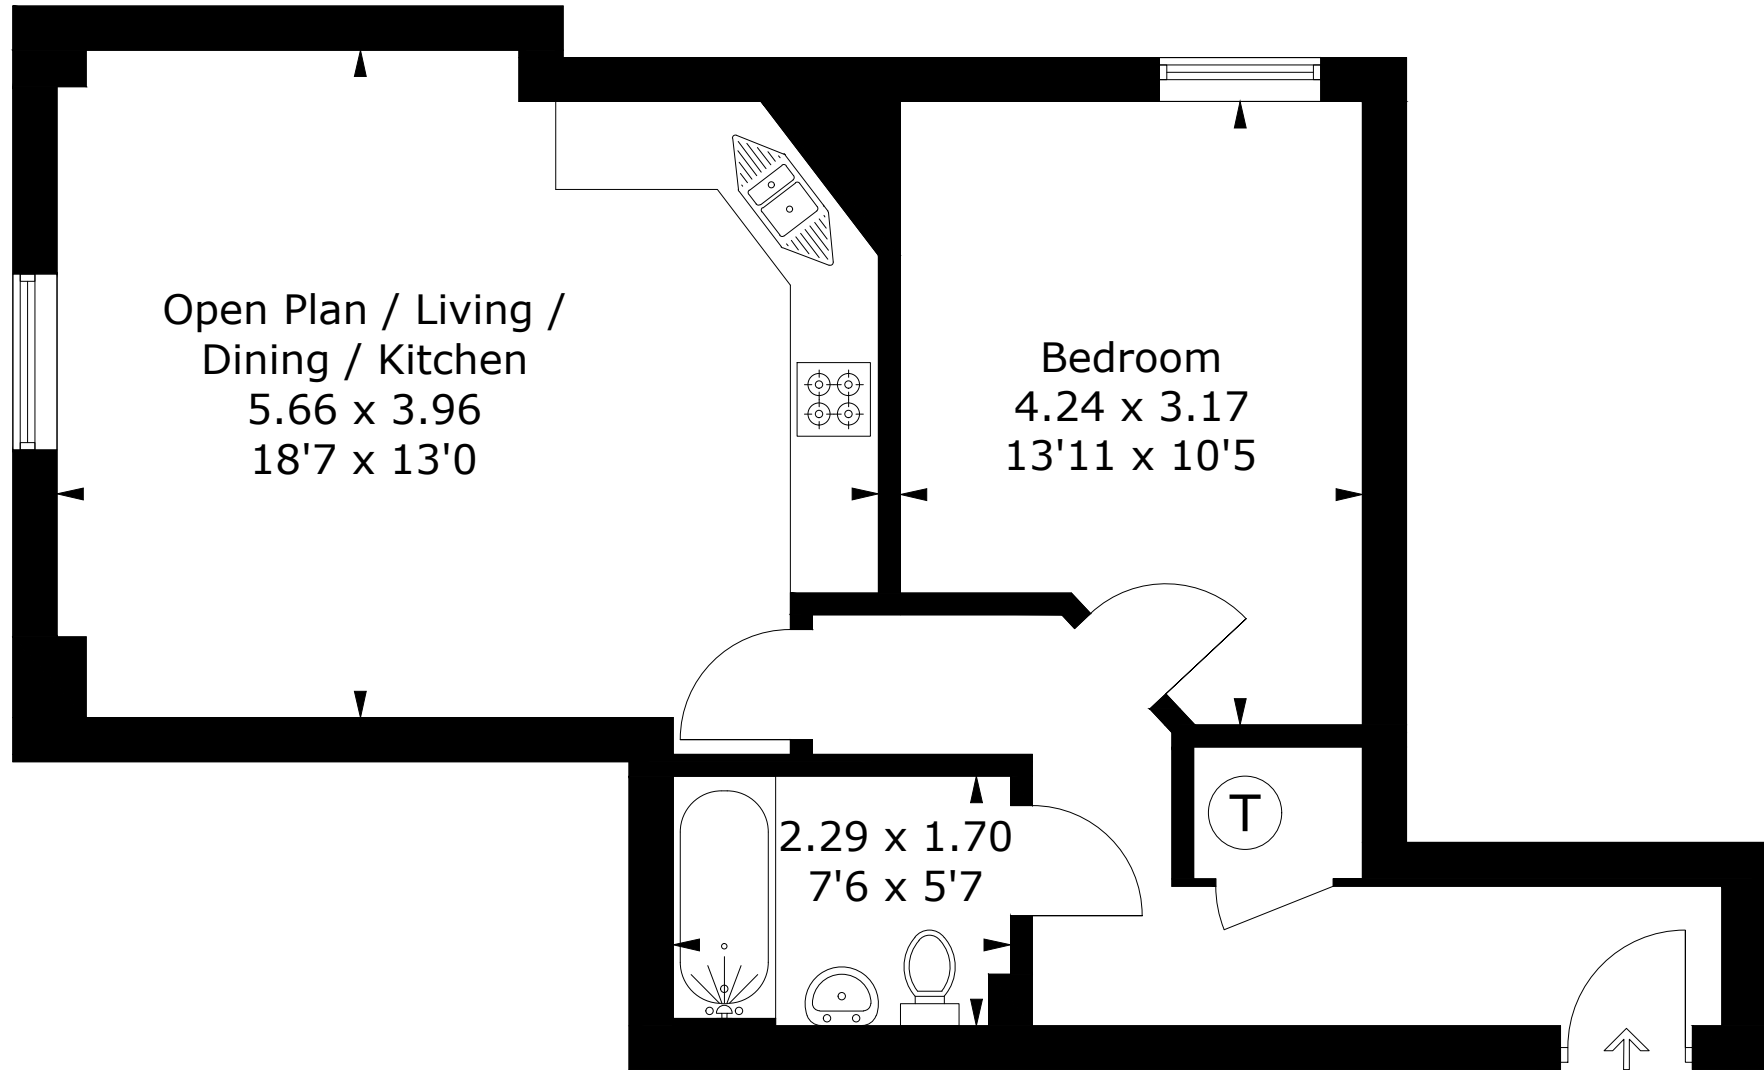

Approximate Gross Internal Area = 50.8 sq m / 547 sq ft

## Second Floor

PRODUCED FOR NEXA CARDIFF

Whilst every attempt has been made to ensure the accuracy of the floorplan, measurements of doors, windows and rooms are approximate. These plans are for representation purposes only as defined by RICS Code of Measuring Practice and used as such by any prospective purchaser.