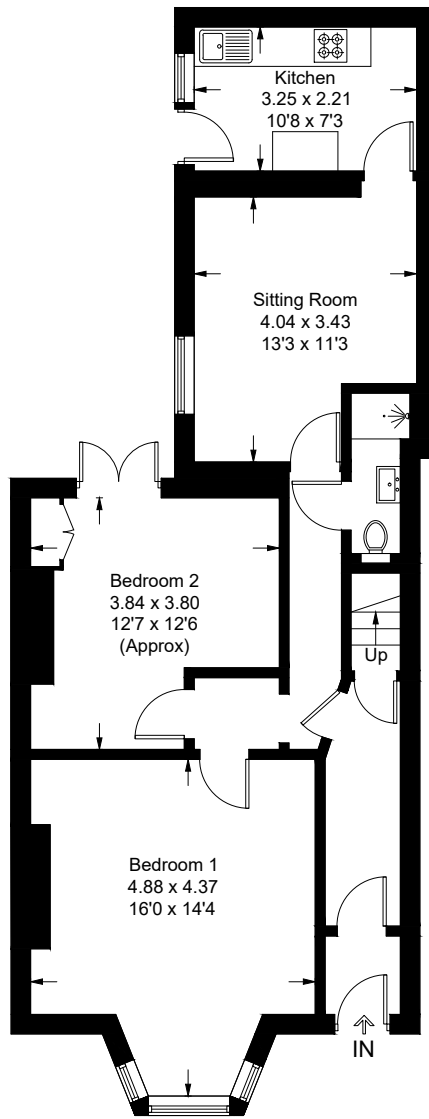

Approximate Gross Internal Area = 187.4 sq m / 2017 sq ft

Ground Floor

First Floor

Second Floor

Illustration for identification purposes only, measurements are approximate, not to scale. floorplansUsketch.com © (ID1028308)