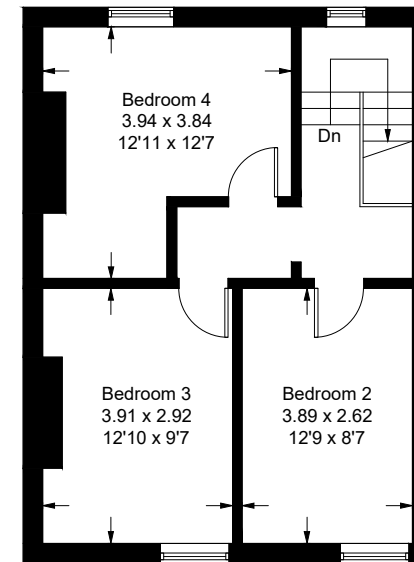

Approximate Gross Internal Area = 187.4 sq m / 2017 sq ft

Ground Floor

First Floor

Second Floor

Illustration for identification purposes only, measurements are approximate, not to scale. floorplansUsketch.com © (ID1028308)