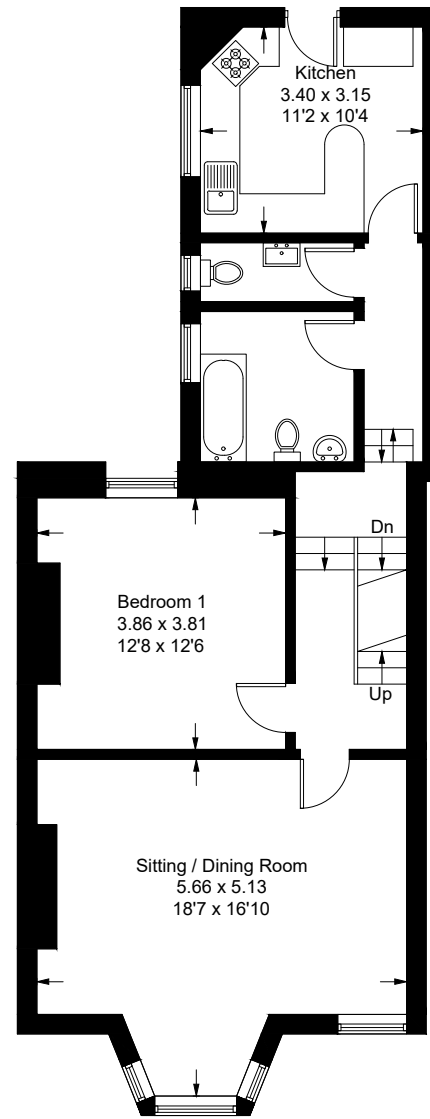

Approximate Gross Internal Area = 187.4 sq m / 2017 sq ft

Ground Floor

First Floor

Second Floor

Illustration for identification purposes only, measurements are approximate, not to scale. floorplansUsketch.com © (ID1028308)