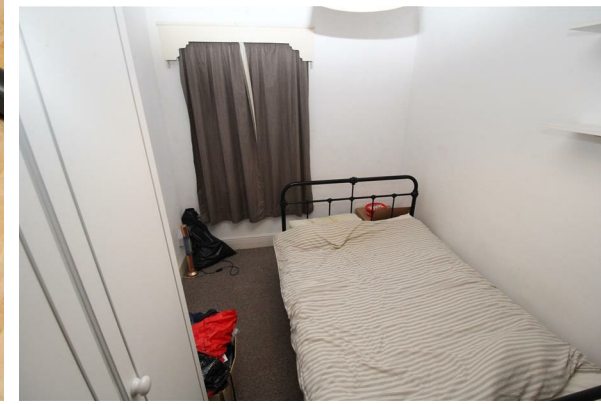

40 Llantwit Road, Treforest, Pontypridd, CF37 1TY
£1,325 PCM