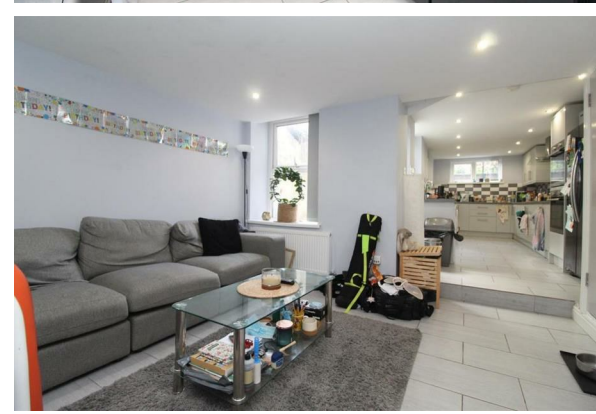

Room 1, 63 Kingsland Terrace, Treforest, Pontypridd, CF37 1RX
£400 Per Calendar Month