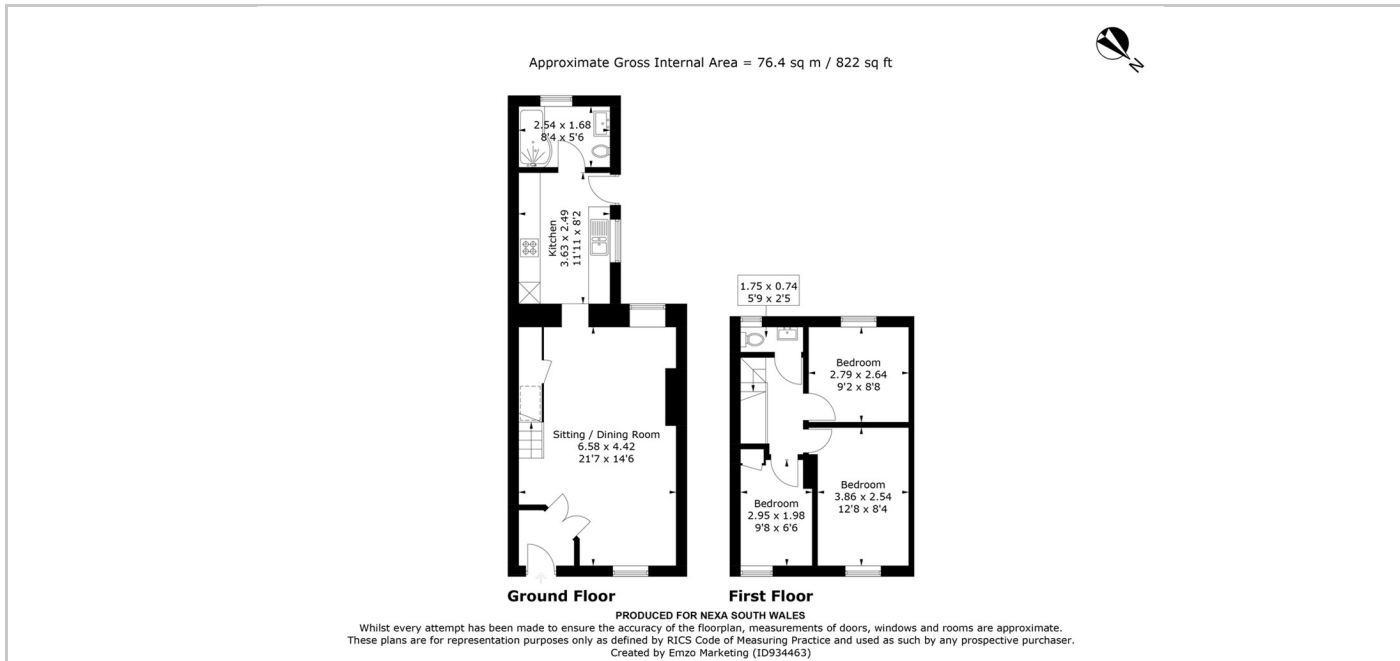

NEXA
SOUTH WALES

TO LET

17 Barry Road, Pwllgwaun, Pontypridd, CF37 1HY

£167,500

- 3 bedrooms
- Lounge/Dining Room
- No Chain
- Walking distance to Barry Sidings
- EPC Pending
- Kitchen
- Modern Interior
- Sought after location
- Council Tax Band B

THE PROPERTY

**** 3 BEDROOMS** **MODERN INTERIOR**
GREAT LOCATIONDECEPTIVELY SPACIOUS****

Set in a great location within Pwllgwaun, Pontypridd this spacious three bedroom mid terraced property is perfect for families or first time buyers viewing highly recommend