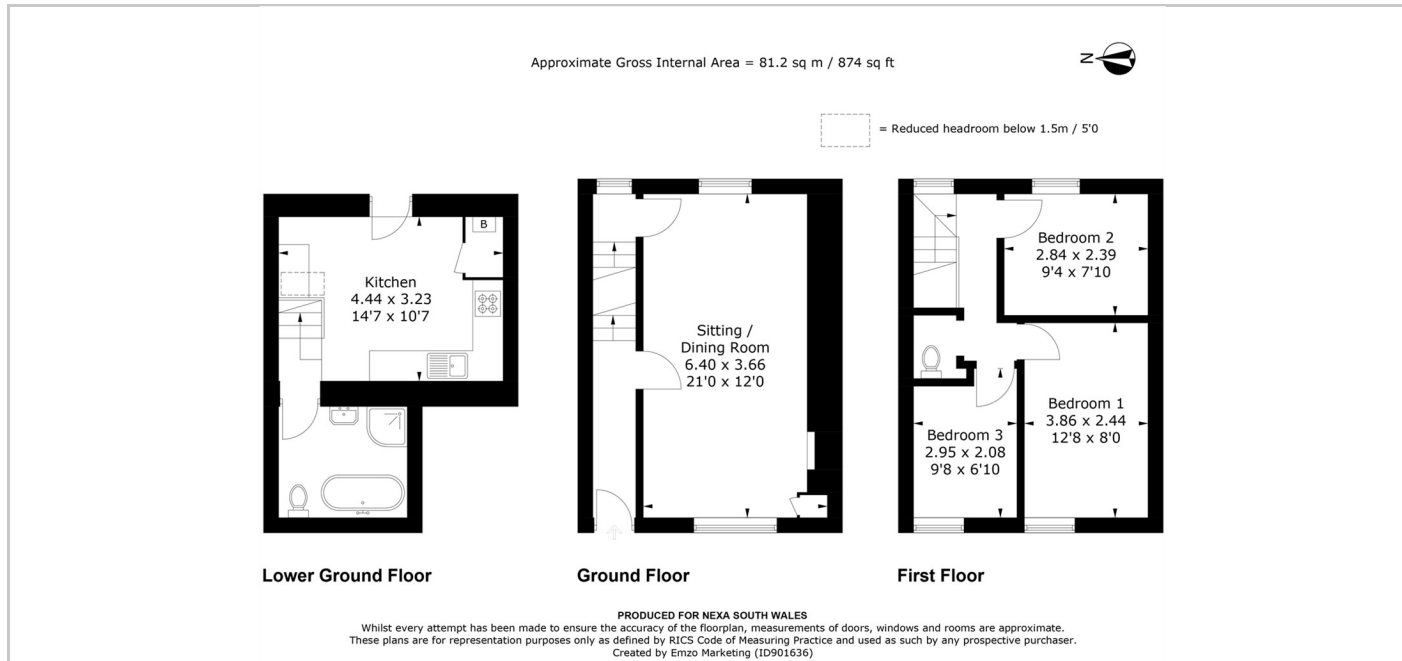

21 Woodland Road, Tylorstown, Ferndale, CF43 3ND

£110,000

- STUNNING VIEWS
- SOUTH FACING REAR GARDEN
- THREE BEDROOM
- BEAUTIFULLY PRESENTED
- SET OVER 3 FLOORS
- ENCLOSED REAR GARDEN

THE PROPERTY

Stunning Three Bedroom Property in the Heart of Tylorstown. Beautiful property with the kitchen on the lower floor giving you more space to the first floor. Amazing views from the South Facing rear garden. This property really is one not to be missed. Close to local Shops and Schools.