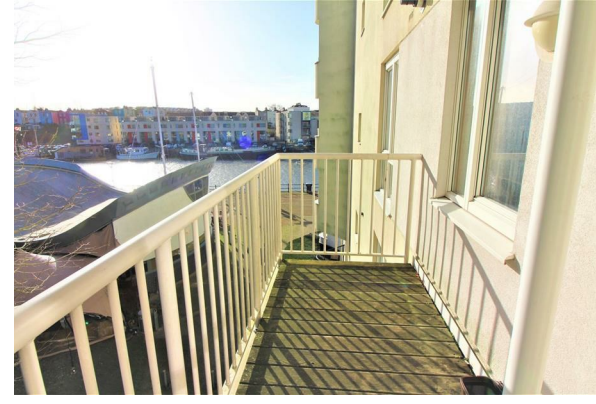

TO LET

17 The Crescent, Hanover Quay, Bristol, BS1 5JP
£1,350 PCM

- PLEASE READ THE DESCRIPTION
- £1350PCM FOR 6 MONTHS ONLY
- WILL INCREASE TO £1600PCM AFTER 6 MONTHS
- UNFURNISHED
- MINIMUM 12 MONTH TENANCY
- BALCONY
- RIVER VIEWS
- CLOSE TO HARBOURSIDE