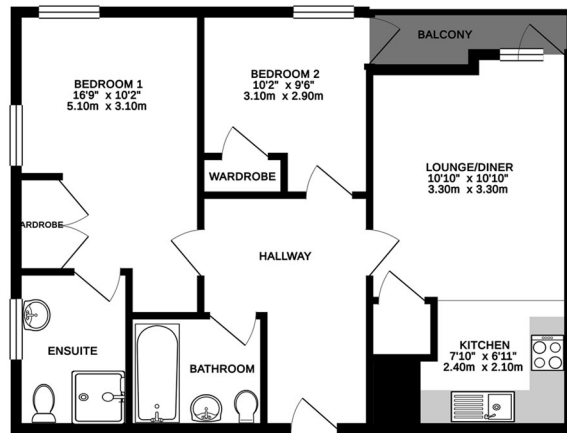

- Room to let in shared flat
- All bills included
- Furnished and ready to move in
- Modern decoration throughout
- Gas central heating
- Shared with one other person

THE PROPERTY

Room to let in a shared flat with one other person/owner occupier. Students only, preferably post grad. All bills included.

GROUND FLOOR

SITUATION

Directions

Unit 28, Cargo2 Museum Street, Bristol, BS1 6ZA
Tel: 01173634411 Email: hello@nexabristol.com <https://www.nexaproperties.com/>