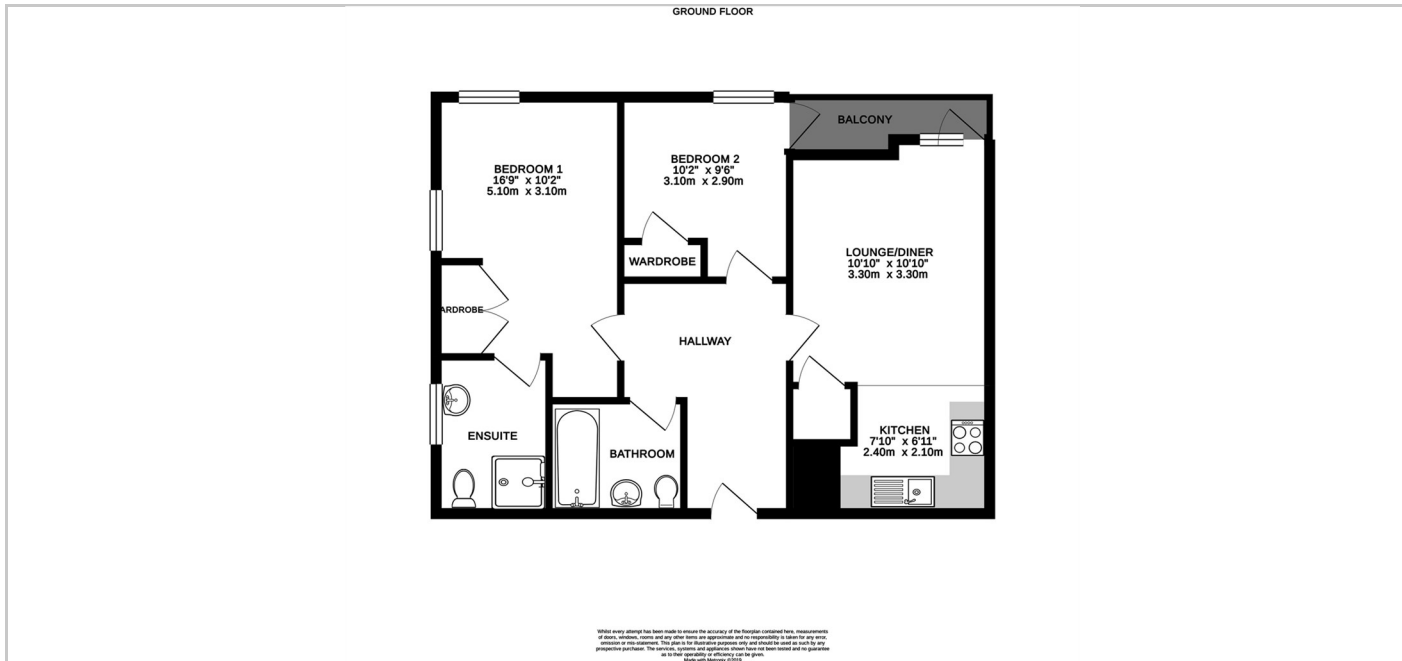

NEXA
BRISTOL

TO LET

Room 2, 608 Horizon, Broad Weir, Cabot Circus, Bristol, BS1 3DQ

£900 PCM

- Room to let in shared flat
- All bills included
- Furnished and ready to move in
- Modern decoration throughout
- Gas central heating
- Shared with one other person
- AVAILABLE 09/08/2024

THE PROPERTY

Room to let in a shared flat with one other person/owner occupier. Students only, preferably post grad. All bills included.

SITUATION

Directions