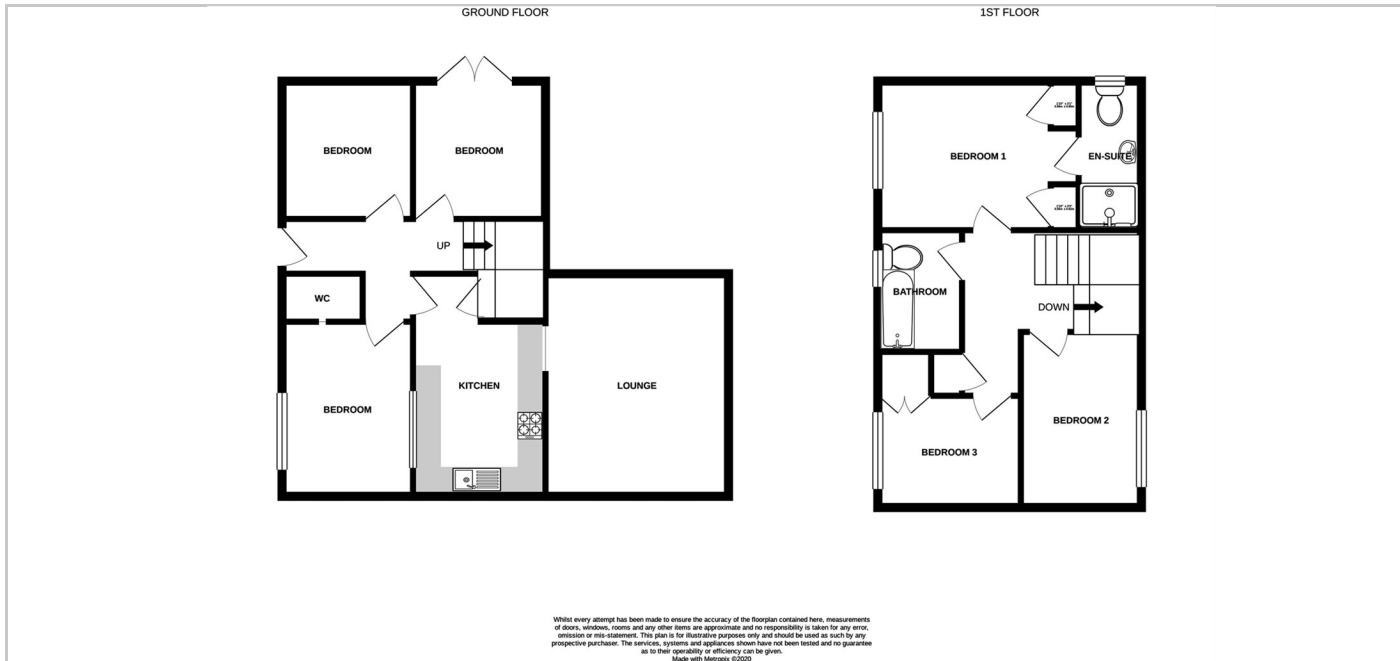

**NEXA**  
BRISTOL

**TO LET**

19 Jarratts Road, Southmead, Bristol, BS10 6WF

£4,000 PCM

- 6 BEDROOMS
- EN-SUITE TO MASTER
- ACCESS TO UWE
- STUDENT HOME
- FULLY FURNISHED
- GARDEN

## THE PROPERTY

This property offers six generously-sized bedrooms, perfect for student living, along with two modern bathrooms