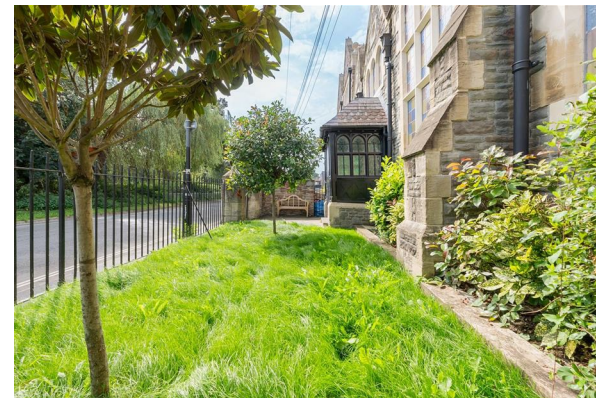

NEXA
BRISTOL

TO LET

227 Newfoundland Road, Bristol, BS2 9NX

£2,100 Per Month

- Unique Duplex House
- Two Double Bedrooms
- Parking Included
- Outside Area
- Split Level
- Central Location
- Furnished
- Private Front Door