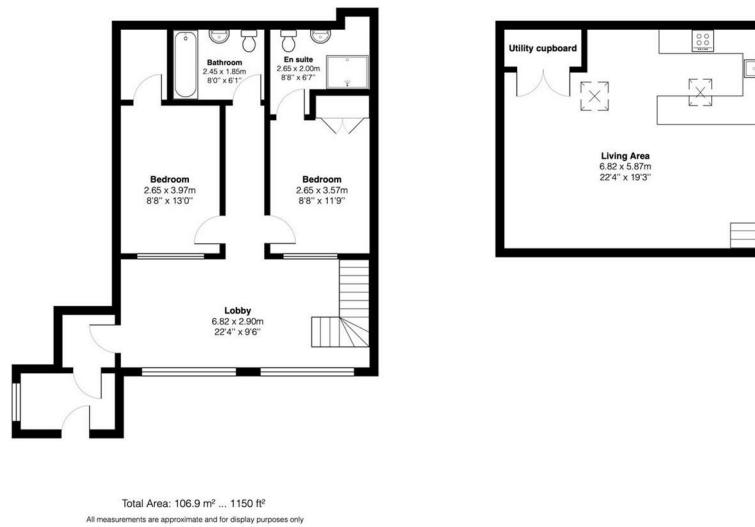

NEXA
BRISTOL

TO LET

227 Newfoundland Road, Bristol, BS2 9NX

£2,100 Per Month

- Unique Duplex House
- Two Double Bedrooms
- Parking Included
- Outside Area
- Split Level
- Central Location
- Furnished
- Private Front Door

THE PROPERTY

NEXA Bristol are delighted to introduce this unique 2 bed , 2 bath available to rent from 31st October on a furnished basis.

SITUATION

Directions